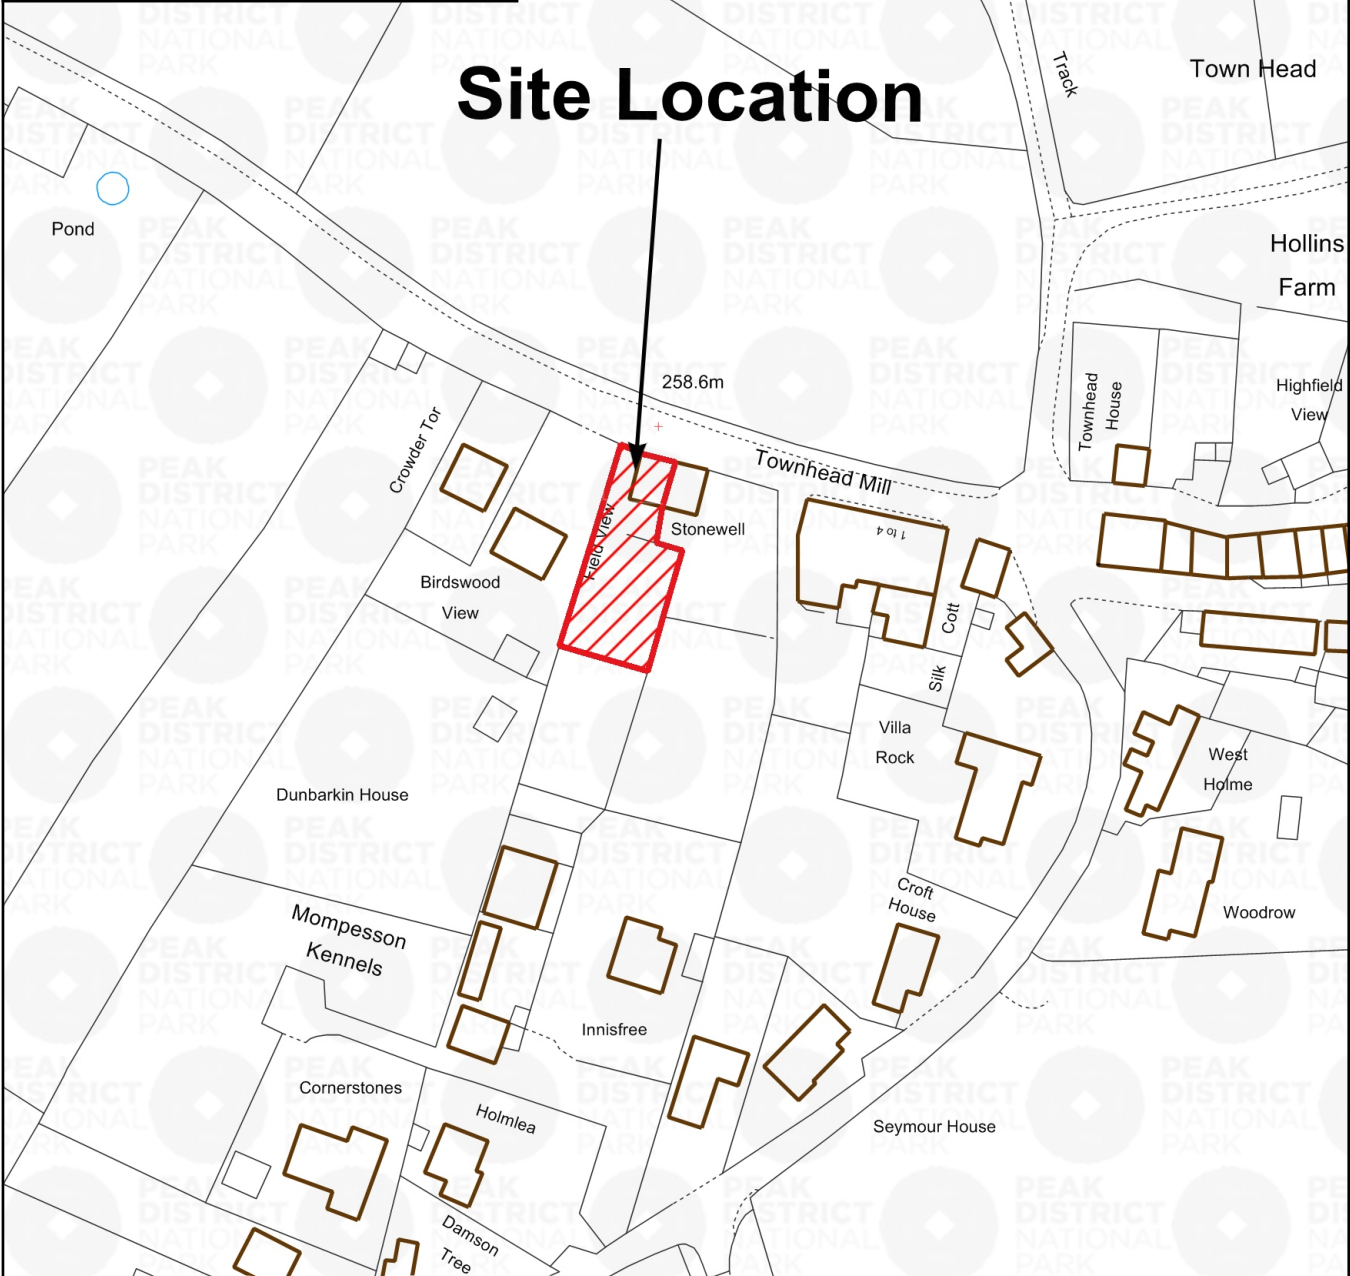

1:1250

Site Location

© Crown copyright and database rights 2016. 100005734.

Committee Date:	11/03/2016
Item Number:	12
Application No:	NP/DDD/1115/1057
Grid Reference:	421296, 376727

Title: Field View
Townhead
Eyam